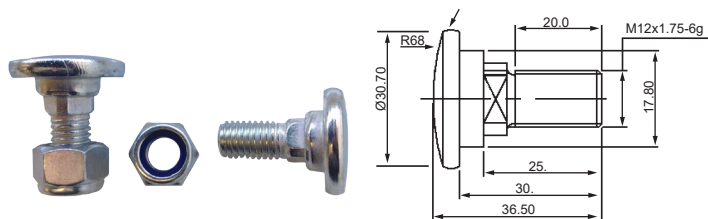

NOW AVAILABLE!

Disc Mower Blade - Bolts & Nuts

Part Number: WAS7336

Part Number: WAS7903

Part Number: WAS5381

Part Number: WAS5411

Part Number: WAS9029

* Item sold as a Single Bolt & Nyloc Nut, plus washer where applicable.