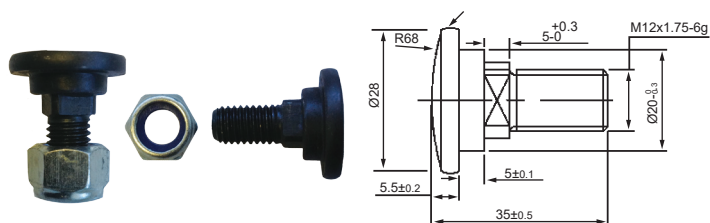

NOW AVAILABLE!

Disc Mower Blade - Bolts & Nuts

Part Number: WAS7336

Part Number: WAS7903

Part Number: WAS5381

Part Number: WAS5411

Part Number: WAS9029

* Item sold as a Single Bolt & Nyloc Nut, plus washer where applicable.