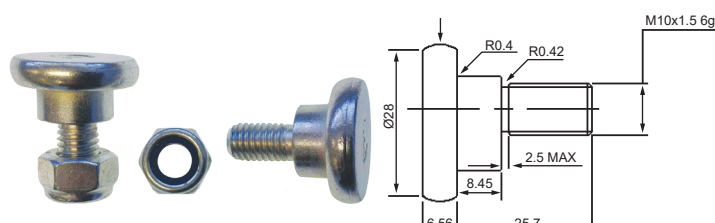

NOW AVAILABLE!

Disc Mower Blade - Bolts & Nuts

Part Number: WAS7336

Part Number: WAS7903

Part Number: WAS5381

Part Number: WAS5411

Part Number: WAS9029

* Item sold as a Single Bolt & Nyloc Nut, plus washer where applicable.