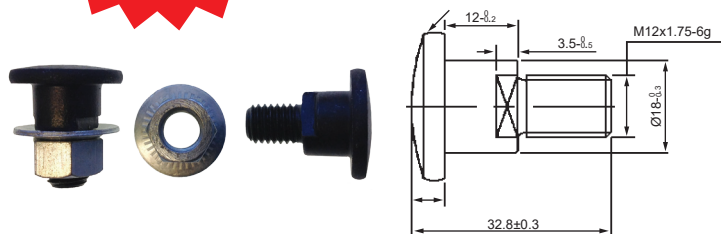

NOW AVAILABLE!

Disc Mower Blade - Bolts & Nuts

Part Number: WAS7336

Part Number: WAS7903

Part Number: WAS5381

Part Number: WAS5411

Part Number: WAS9029

* Item sold as a Single Bolt & Nyloc Nut, plus washer where applicable.