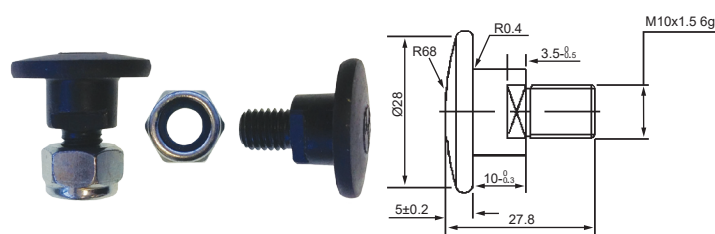

NOW AVAILABLE!

Disc Mower Blade - Bolts & Nuts

Part Number: WAS7336

Part Number: WAS7903

Part Number: WAS5381

Part Number: WAS5411

Part Number: WAS9029

* Item sold as a Single Bolt & Nyloc Nut, plus washer where applicable.