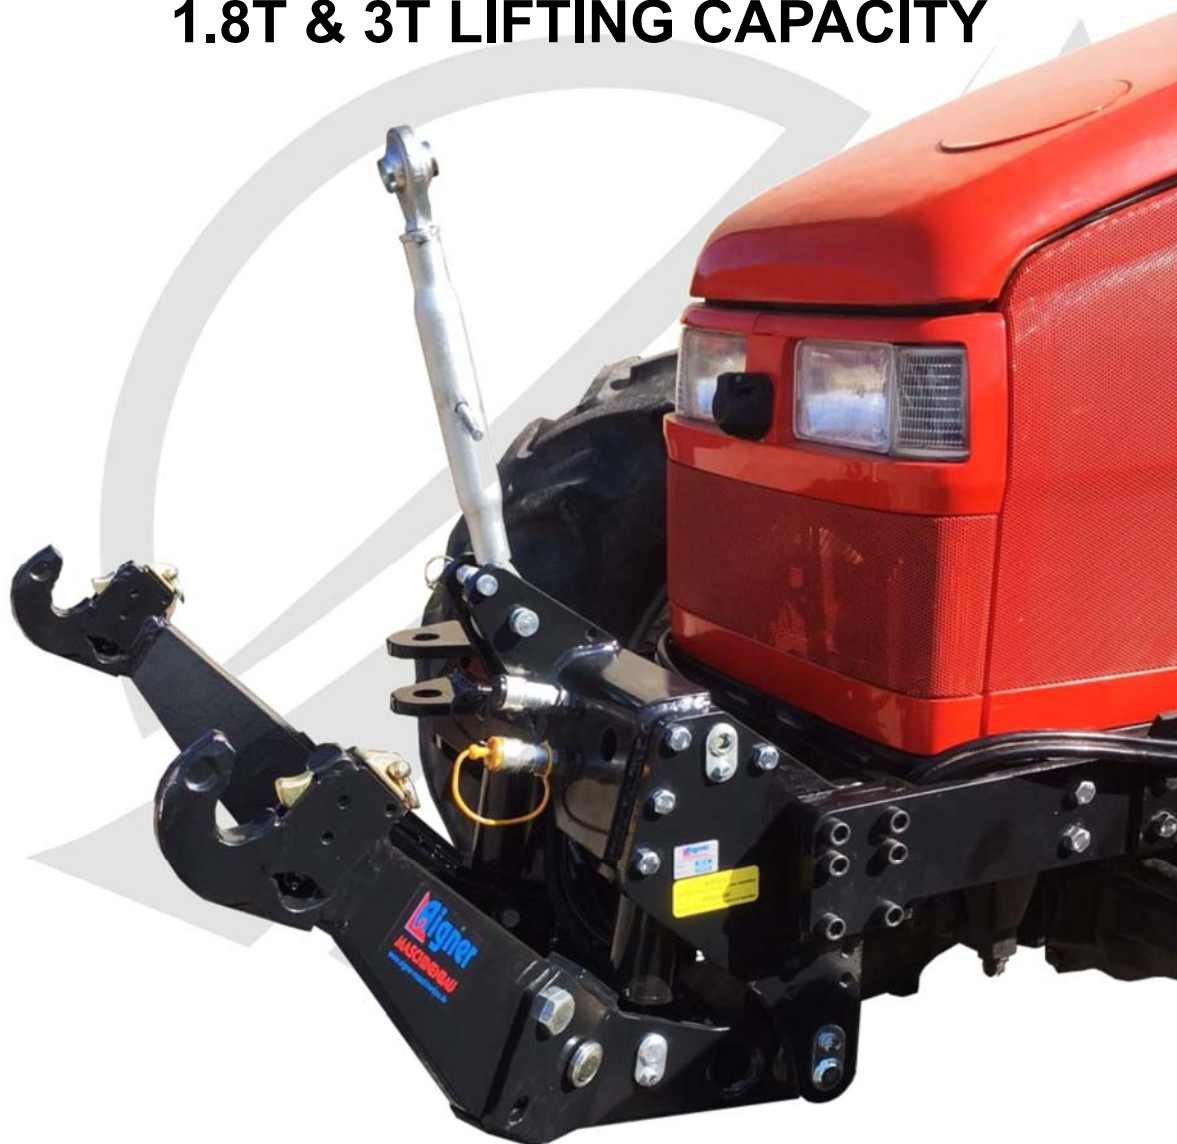

# SABRE AG

**NEW MULTI FIT FRONT LINKAGE\***  
**AVAILABLE IN 2 SIZES**  
**1.8T & 3T LIFTING CAPACITY**

Available NOW!

**CALL US TODAY FOR A QUOTE.**

\*Only for tractor models where a system isn't available.