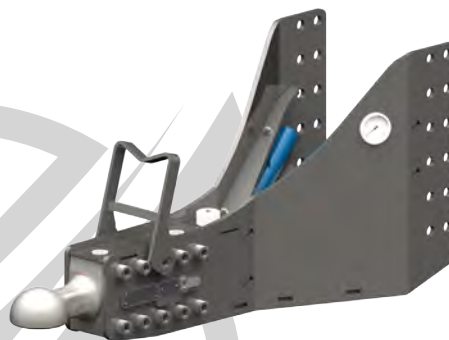

## BALER EMERGENCY RELEASE SYSTEM

<b>Make</b>	<b>Baler Type / Series</b>	<b>Part Number</b>
Case IH New Holland	LBX 324, 334, 424XL, 434XL BB1270, BB1290, BB870, BB890	<b>40.744.07.0-SET</b>
Claas	Quadrant 5200	<b>40.744.04.0-SET</b>
Claas	Quadrant 5300	<b>40.744.03.0-SET</b>
Fendt Massey Ferguson	12130, 1270, 1290, 1290 XD, 1290 UD, 990 2200, 2370 Ultra HD	<b>40.744.10.0-SET</b>
Krone	Big Pack 12130, 1270, 1290, 1290 HDP, 1290 HDPII, 870, 890	<b>40.744.06.0-SET</b>
Kuhn	LSB 1270, 1290, 870, 890	<b>40.744.08.0-SET</b>

80mm ball coupling as standard (optional ring eye available if required)