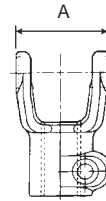

Document No:	SABRECAT
Issue:	3
Issue Date:	03/03/2021

This catalogue is the copyright
of HS Company Pty Ltd

SABRE AG

QUICK REFERENCE GUIDE

C	B1	B2	A Approx.	U/Joint Part No.	Comments	SPLINED QUICK RELEASE YOKES				TUBE YOKES	
						1 3/8 x 6	1 3/8 x 21	1 3/4 x 6	1 3/4 x 20	OUTER	INNER
35.00	94.00		105.00	4B72094 (K5-A693)	BYPY SERIES N7	T7N-027-001	T7N-027-002			T7N-017-012	T7N-017-011
36.00	89.00		100.00	4252000 (K5-A593)	WALTERSCHEID W2500	AGC36.10.00	AGC36.10.02		AGC36.18.02	AGC36.14.100	AGC36.13.100
36.00 32.00	89.00 106.00			AGC36.06.00	WALTERSCHEID W2580	AGC36.10.10	AGC36.10.12		AGC36.18.12		
38.89	109.60			4552000 (CP55N) 4552000-1X (CP55N-1X)	WEASLER 55 ROCKWELL 55N NEAPCO N55 Grease Nipple in Cap	55-101-5506 Collar Type	55-101-5521 Collar Type	55-101-5528# Collar Type	55-101-5520 Collar Type		
39.70	115.90			25.00.00 (K5-A725)	WALTERSCHEID W250						
41.00	108.00		125.00	41209 (K5-A665)	COMER 90 BYPY SERIES 9	T90-029-319 Collar Type	T90-029-320 Collar Type	T90-029-317# Collar Type	T90-029-318 Collar Type	T90-019-127 V90-019-166	T90-019-128 V90-019-167
41.00	118.00		135.00	41210 (K5-A594)	BYPY SERIES 10	572100351# Collar Type	572103751# Collar Type	572100451 Collar Type	572103851 Collar Type	204106851	204106852
42.00	104.00		120.00	4262000 (K5-A595)	WALTERSCHEID W2600	AGC26.10.00	AGC26.10.02		AGC26.18.02	AGC26.14.00	AGC26.13.00
42.00	107.50		120.00	4B0SH20-4X	COMER SERIES VP9 BYPY SERIES SH (4 x LUBE IN CAP)	5720N0355 Collar Type	5720N3755 Collar Type	5720N0455 Collar Type	5720N3855 Collar Type		
45.24	126.21			4772000	WEASLER 77 SERIES						
49.00	135.00			4B01220-4X (K5-A704)	BYPY SERIES 12 (4 X LUBE IN CAP)				507203852		
50.00	118.00			27.00.03 (K5-A752)	WALTERSCHEID W2700						
50.00	140.00			4120K0001	BYPY SERIES SK 2 x Grease Nipple in Cap						
52.00	125.00		140.00	K5-A780	COMER 120			D120-220-005#	D120-220-001		

Many other parts not listed above are available on request.

INDENT ITEM ONLY