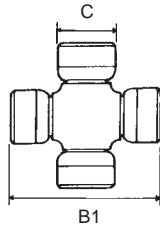

Document No:	SABRECAT
Issue:	3
Issue Date:	03/03/2021

This catalogue is the copyright
of HS Company Pty Ltd

SABRE AG

QUICK REFERENCE GUIDE

C	B1	B2	A Approx.	U/Joint Part No.	Comments	SPLINED QUICK RELEASE YOKES				TUBE YOKES	
						1 3/8 x 6	1 3/8 x 21	1 3/4 x 6	1 3/4 x 20	OUTER	INNER
27.00	74.60		84.00	4232000 <i>(K5-LGB36R)</i>	COMER 40 HARDY SPICER 1300 WALTERSCHEID W210/W2300 BYPY SERIES 4 JAYBEN 4AG	T40-024-001	T40-024-002			T40-014-006 V40-014-427	T40-014-007 V40-014-428
27.00	81.76		88.00	K5-A13XR 5-433-1X	HARDY SPICER 1310 <i>Grease Nipple in Cap</i>	2-4-A3641	2-4-A4221				
27.00	91.20 85.80			K5-A734	COMER 40 WIDE ANGLE	T40-024-261#	T40-024-272#			V40-024-433# T40-024-263#	V40-024-434# T40-024-269#
28.58	66.67		73.00	4142000 <i>(CPL14N)</i> 4142000-1X <i>(CPL14N-1X)</i>	WEASLER 14 ROCKWELL 14N NEAPCO 2000 <i>Grease Nipple in Cap</i>	14-100-1406 Collar Type	14-100-1421 Collar Type				
28.58 31.75	107.95 81.76			4352800 <i>(K5-A798)</i>	WEASLER 35 SERIES WIDE ANGLE	35-113-3506# Collar Type	35-113-3521# Collar Type		35-113-3520# Collar Type		
28.58		65.88	91.00	ASS-225 <i>(114-3105)</i>	HARDY SPICER 3R JAYBEN 5AG	5YB9-1375/6	5YB9-1375/21		5YB9-1750/20		
30.20	80.00		95.00	4B52079 <i>(K5-A591)</i> 4B52079-1X	COMER 50 BYPY SERIES 5 <i>Grease Nipple in Cap</i>	T50-025-001	T50-025-002#			T50-015-011	T50-015-012
30.20	92.03		101.00	4622000 <i>(K5-A18R)</i> 4622000-1X <i>Grease Nipple in Cap</i> 4622000-4X <i>(5-178-4X)</i>	COMER 60 HARDY SPICER 1350 WALTERSCHEID W220 BYPY SERIES 6 <i>Grease Nipple in Cap</i> <i>4 x Grease Nipple in Cap</i>	T60-026-001	T60-026-002	T60-026-003	T60-026-008	T60-016-028 V60-016-388	T60-016-029 V60-016-389
30.20	101.40 95.35			K5-A735	COMER 60 WIDE ANGLE	T60-026-230	T60-026-504 Collar Type		T60-026-505 Collar Type	V60-026-390 T60-026-229	V60-026-391 T60-026-249
30.20	106.30		120.00	23.00.00 <i>(K5-A536)</i>	COMER 70 HARDY SPICER 1410 WALTERSCHEID W230 BYPY SERIES 7	T70-027-001	T70-027-002		T70-027-004	T70-017-007	T70-017-006

INDENT ITEM ONLY