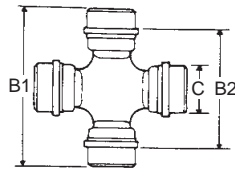

Document No:	SABRECAT
Issue:	3
Issue Date:	03/03/2021

This catalogue is the copyright
of HS Company Pty Ltd

SABRE AG

QUICK REFERENCE GUIDE

C	B1	B2	A Approx.	U/Joint Part No.	Comments	SPLINED QUICK RELEASE YOKES				TUBE YOKES	
						1 3/8 x 6	1 3/8 x 21	1 3/4 x 6	1 3/4 x 20	OUTER	INNER
27.00	74.60		84.00	4232000 <i>(K5-LGB36R)</i>	COMER 40 HARDY SPICER 1300 WALTERSCHEID W210/W2300 BYPY SERIES 4 JAYBEN 4AG	T40-024-001	T40-024-002			T40-014-006 V40-014-427	T40-014-007 V40-014-428
27.00	81.76		88.00	K5-A13XR 5-433-1X	HARDY SPICER 1310 <i>Grease Nipple in Cap</i>	2-4-A3641	2-4-A4221				
27.00	91.20 85.80			K5-A734	COMER 40 WIDE ANGLE	T40-024-261#	T40-024-272#			V40-024-433# T40-024-263#	V40-024-434# T40-024-269#
28.58	66.67		73.00	4142000 <i>(CPL14N)</i> 4142000-1X <i>(CPL14N-1X)</i>	WEASLER 14 ROCKWELL 14N NEAPCO 2000 <i>Grease Nipple in Cap</i>	14-100-1406 Collar Type	14-100-1421 Collar Type				
28.58 31.75	107.95 81.76			4352800 <i>(K5-A798)</i>	WEASLER 35 SERIES WIDE ANGLE	35-113-3506# Collar Type	35-113-3521# Collar Type		35-113-3520# Collar Type		
28.58		65.88	91.00	ASS-225 <i>(114-3105)</i>	HARDY SPICER 3R JAYBEN 5AG	5YB9-1375/6	5YB9-1375/21		5YB9-1750/20		
30.20	80.00		95.00	4B52079 <i>(K5-A591)</i> 4B52079-1X	COMER 50 BYPY SERIES 5 <i>Grease Nipple in Cap</i>	T50-025-001	T50-025-002#			T50-015-011	T50-015-012
30.20	92.03		101.00	4622000 <i>(K5-A18R)</i> 4622000-1X <i>Grease Nipple in Cap</i> 4622000-4X <i>(5-178-4X)</i>	COMER 60 HARDY SPICER 1350 WALTERSCHEID W220 BYPY SERIES 6 <i>Grease Nipple in Cap</i> <i>4 x Grease Nipple in Cap</i>	T60-026-001	T60-026-002	T60-026-003	T60-026-008	T60-016-028 V60-016-388	T60-016-029 V60-016-389
30.20	101.40 95.35			K5-A735	COMER 60 WIDE ANGLE	T60-026-230	T60-026-504 Collar Type		T60-026-505 Collar Type	V60-026-390 T60-026-229	V60-026-391 T60-026-249
30.20	106.30		120.00	23.00.00 <i>(K5-A536)</i>	COMER 70 HARDY SPICER 1410 WALTERSCHEID W230 BYPY SERIES 7	T70-027-001	T70-027-002		T70-027-004	T70-017-007	T70-017-006

INDENT ITEM ONLY