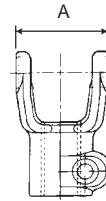

Document No:	SABRECAT
Issue:	3
Issue Date:	03/03/2021

This catalogue is the copyright of HS Company Pty Ltd

QUICK REFERENCE GUIDE

C	B1	B2	A Approx.	U/Joint Part No.	Comments	SPLINED QUICK RELEASE YOKES				TUBE YOKES	
						1 3/8 x 6	1 3/8 x 21	1 3/4 x 6	1 3/4 x 20	OUTER	INNER
18.00	47.00		56.00	19.00.00 (K5-A587)	WALTERSCHEID W2000						
22.00	54.00		62.00	4B12054 (K5-A588)	COMER 10 BYPY SERIES 1	T10-021-001	T10-021-002			T10-011-003	T10-011-002
22.00	55.00		63.00	4212000 (K5-A589)	WALTERSCHEID W100/W2100						
23.80	62.00		70.00	4222000 (K5-A64)	COMER 20 HARDY SPICER 1140 WALTERSCHEID W200/W2200 BYPY SERIES 2	T20-022-001	T20-022-002			T20-012-003 V20-012-319#	T20-012-002 V20-012-320#
23.80		37.70	60.00	RUJ-0600	NEAPCO 0600						
23.80		38.10	60.00	4702000 (5-170X)	NEAPCO N1000, SPICER 1000						
23.80 24.60		38.10 36.80		RUJ-0601	NEAPCO 0600 TO ROCKWELL L6N/JAYBEN 1AG						
24.60		36.80		4062000 (114-1004) 4062000-1X	WEASLER 6 JAYBEN 1AG NEAPCO L600 ROCKWELL L6N <i>Grease Nipple in Cap</i>	06-100-0606	06-100-0621#				
25.40		46.80		ASS-222 (RUJ-1798)	JAYBEN 2AG	2YB9-1375/6	2YB9-1375/21				
25.40		60.30		ASS-223 (114.2101)	JAYBEN 3AG	3YB9-1375/6	3YB9-1375/21				
26.99		46.04		4122000 (RUJ-1788)	WEASLER 12 ROCKWELL 12N NEAPCO 1200	12-102-1206	12-102-1221				
27.00	70.00		77.00	4B32070 (K5-A590)	COMER 30 WALTERSCHEID W1 BYPY SERIES 3	T30-023-001