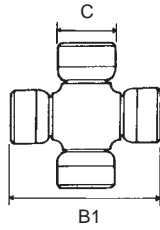

Document No:	SABRECAT
Issue:	3
Issue Date:	03/03/2021

This catalogue is the copyright of HS Company Pty Ltd

QUICK REFERENCE GUIDE

C	B1	B2	A Approx.	U/Joint Part No.	Comments	SPLINED QUICK RELEASE YOKES				TUBE YOKES	
						1 3/8 x 6	1 3/8 x 21	1 3/4 x 6	1 3/4 x 20	OUTER	INNER
18.00	47.00		56.00	19.00.00 (K5-A587)	WALTERSCHEID W2000						
22.00	54.00		62.00	4B12054 (K5-A588)	COMER 10 BYPY SERIES 1	T10-021-001	T10-021-002			T10-011-003	T10-011-002
22.00	55.00		63.00	4212000 (K5-A589)	WALTERSCHEID W100/W2100						
23.80	62.00		70.00	4222000 (K5-A64)	COMER 20 HARDY SPICER 1140 WALTERSCHEID W200/W2200 BYPY SERIES 2	T20-022-001	T20-022-002			T20-012-003 V20-012-319#	T20-012-002 V20-012-320#
23.80		37.70	60.00	RUJ-0600	NEAPCO 0600						
23.80		38.10	60.00	4702000 (5-170X)	NEAPCO N1000, SPICER 1000						
23.80 24.60		38.10 36.80		RUJ-0601	NEAPCO 0600 TO ROCKWELL L6N/JAYBEN 1AG						
24.60		36.80		4062000 (114-1004) 4062000-1X	WEASLER 6 JAYBEN 1AG NEAPCO L600 ROCKWELL L6N <i>Grease Nipple in Cap</i>	06-100-0606	06-100-0621#				
25.40		46.80		ASS-222 (RUJ-1798)	JAYBEN 2AG	2YB9-1375/6	2YB9-1375/21				
25.40		60.30		ASS-223 (114.2101)	JAYBEN 3AG	3YB9-1375/6	3YB9-1375/21				
26.99		46.04		4122000 (RUJ-1788)	WEASLER 12 ROCKWELL 12N NEAPCO 1200	12-102-1206	12-102-1221				
27.00	70.00		77.00	4B32070 (K5-A590)	COMER 30 WALTERSCHEID W1 BYPY SERIES 3	T30-023-001