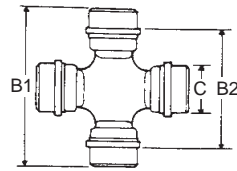

Document No:	SABRECAT
Issue:	3
Issue Date:	03/03/2021

This catalogue is the copyright
of HS Company Pty Ltd

SABRE AG

QUICK REFERENCE GUIDE

C	B1	B2	A Approx.	U/Joint Part No.	Comments	SPLINED QUICK RELEASE YOKES				TUBE YOKES	
						1 3/8 x 6	1 3/8 x 21	1 3/4 x 6	1 3/4 x 20	OUTER	INNER
35.00	94.00		105.00	4B72094 (K5-A693)	BYPY SERIES N7	T7N-027-001	T7N-027-002			T7N-017-012	T7N-017-011
36.00	89.00		100.00	4252000 (K5-A593)	WALTERSCHEID W2500	AGC36.10.00	AGC36.10.02		AGC36.18.02	AGC36.14.100	AGC36.13.100
36.00 32.00	89.00 106.00			AGC36.06.00	WALTERSCHEID W2580	AGC36.10.10	AGC36.10.12		AGC36.18.12		
38.89	109.60			4552000 (CP55N) 4552000-1X (CP55N-1X)	WEASLER 55 ROCKWELL 55N NEAPCO N55 Grease Nipple in Cap	55-101-5506 Collar Type	55-101-5521 Collar Type	55-101-5528# Collar Type	55-101-5520 Collar Type		
39.70	115.90			25.00.00 (K5-A725)	WALTERSCHEID W250						
41.00	108.00		125.00	41209 (K5-A665)	COMER 90 BYPY SERIES 9	T90-029-319 Collar Type	T90-029-320 Collar Type	T90-029-317# Collar Type	T90-029-318 Collar Type	T90-019-127 V90-019-166	T90-019-128 V90-019-167
41.00	118.00		135.00	41210 (K5-A594)	BYPY SERIES 10	572100351# Collar Type	572103751# Collar Type	572100451 Collar Type	572103851 Collar Type	204106851	204106852
42.00	104.00		120.00	4262000 (K5-A595)	WALTERSCHEID W2600	AGC26.10.00	AGC26.10.02		AGC26.18.02	AGC26.14.00	AGC26.13.00
42.00	107.50		120.00	4B0SH20-4X	COMER SERIES VP9 BYPY SERIES SH (4 x LUBE IN CAP)	5720N0355 Collar Type	5720N3755 Collar Type	5720N0455 Collar Type	5720N3855 Collar Type		
45.24	126.21			4772000	WEASLER 77 SERIES						
49.00	135.00			4B01220-4X (K5-A704)	BYPY SERIES 12 (4 X LUBE IN CAP)				507203852		
50.00	118.00			27.00.03 (K5-A752)	WALTERSCHEID W2700						
50.00	140.00			4120K0001	BYPY SERIES SK 2 x Grease Nipple in Cap						
52.00	125.00		140.00	K5-A780	COMER 120			D120-220-005#	D120-220-001		

Many other parts not listed above are available on request.

INDENT ITEM ONLY