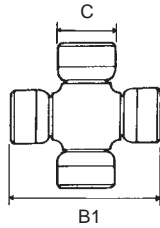

Document No:	SABRECAT
Issue:	3
Issue Date:	03/03/2021

This catalogue is the copyright
of HS Company Pty Ltd

SABRE AG

QUICK REFERENCE GUIDE

C	B1	B2	A Approx.	U/Joint Part No.	Comments	SPLINED QUICK RELEASE YOKES				TUBE YOKES	
						1 3/8 x 6	1 3/8 x 21	1 3/4 x 6	1 3/4 x 20	OUTER	INNER
35.00	94.00		105.00	4B72094 (K5-A693)	BYPY SERIES N7	T7N-027-001	T7N-027-002			T7N-017-012	T7N-017-011
36.00	89.00		100.00	4252000 (K5-A593)	WALTERSCHEID W2500	AGC36.10.00	AGC36.10.02		AGC36.18.02	AGC36.14.100	AGC36.13.100
36.00 32.00	89.00 106.00			AGC36.06.00	WALTERSCHEID W2580	AGC36.10.10	AGC36.10.12		AGC36.18.12		
38.89	109.60			4552000 (CP55N) 4552000-1X (CP55N-1X)	WEASLER 55 ROCKWELL 55N NEAPCO N55 Grease Nipple in Cap	55-101-5506 Collar Type	55-101-5521 Collar Type	55-101-5528# Collar Type	55-101-5520 Collar Type		
39.70	115.90			25.00.00 (K5-A725)	WALTERSCHEID W250						
41.00	108.00		125.00	41209 (K5-A665)	COMER 90 BYPY SERIES 9	T90-029-319 Collar Type	T90-029-320 Collar Type	T90-029-317# Collar Type	T90-029-318 Collar Type	T90-019-127 V90-019-166	T90-019-128 V90-019-167
41.00	118.00		135.00	41210 (K5-A594)	BYPY SERIES 10	572100351# Collar Type	572103751# Collar Type	572100451 Collar Type	572103851 Collar Type	204106851	204106852
42.00	104.00		120.00	4262000 (K5-A595)	WALTERSCHEID W2600	AGC26.10.00	AGC26.10.02		AGC26.18.02	AGC26.14.00	AGC26.13.00
42.00	107.50		120.00	4B0SH20-4X	COMER SERIES VP9 BYPY SERIES SH (4 x LUBE IN CAP)	5720N0355 Collar Type	5720N3755 Collar Type	5720N0455 Collar Type	5720N3855 Collar Type		
45.24	126.21			4772000	WEASLER 77 SERIES						
49.00	135.00			4B01220-4X (K5-A704)	BYPY SERIES 12 (4 X LUBE IN CAP)				507203852		
50.00	118.00			27.00.03 (K5-A752)	WALTERSCHEID W2700						
50.00	140.00			4120K0001	BYPY SERIES SK 2 x Grease Nipple in Cap						
52.00	125.00		140.00	K5-A780	COMER 120			D120-220-005#	D120-220-001		

Many other parts not listed above are available on request.

INDENT ITEM ONLY