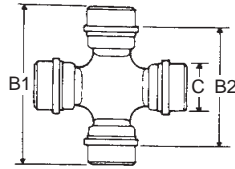

Document No:	SABRECAT
Issue:	3
Issue Date:	03/03/2021

This catalogue is the copyright of HS Company Pty Ltd

QUICK REFERENCE GUIDE

C	B1	B2	A Approx.	U/Joint Part No.	Comments	SPLINED QUICK RELEASE YOKES				TUBE YOKES	
						1 3/8 x 6	1 3/8 x 21	1 3/4 x 6	1 3/4 x 20	OUTER	INNER
18.00	47.00		56.00	19.00.00 (K5-A587)	WALTERSCHEID W2000						
22.00	54.00		62.00	4B12054 (K5-A588)	COMER 10 BYPY SERIES 1	T10-021-001	T10-021-002			T10-011-003	T10-011-002
22.00	55.00		63.00	4212000 (K5-A589)	WALTERSCHEID W100/W2100						
23.80	62.00		70.00	4222000 (K5-A64)	COMER 20 HARDY SPICER 1140 WALTERSCHEID W200/W2200 BYPY SERIES 2	T20-022-001	T20-022-002			T20-012-003 V20-012-319#	T20-012-002 V20-012-320#
23.80		37.70	60.00	RUJ-0600	NEAPCO 0600						
23.80		38.10	60.00	4702000 (5-170X)	NEAPCO N1000, SPICER 1000						
23.80 24.60		38.10 36.80		RUJ-0601	NEAPCO 0600 TO ROCKWELL L6N/JAYBEN 1AG						
24.60		36.80		4062000 (114-1004) 4062000-1X	WEASLER 6 JAYBEN 1AG NEAPCO L600 ROCKWELL L6N <i>Grease Nipple in Cap</i>	06-100-0606	06-100-0621#				
25.40		46.80		ASS-222 (RUJ-1798)	JAYBEN 2AG	2YB9-1375/6	2YB9-1375/21				
25.40		60.30		ASS-223 (114.2101)	JAYBEN 3AG	3YB9-1375/6	3YB9-1375/21				
26.99		46.04		4122000 (RUJ-1788)	WEASLER 12 ROCKWELL 12N NEAPCO 1200	12-102-1206	12-102-1221				
27.00	70.00		77.00	4B32070 (K5-A590)	COMER 30 WALTERSCHEID W1 BYPY SERIES 3	T30-023-001					