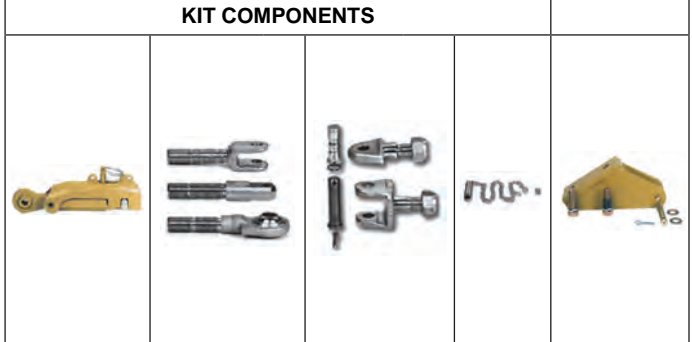

LOWER LINK STABILISER & COMPONENTS

TRACTOR MAKE / MODEL		COMPLETE KIT	Body	KIT COMPONENTS				Chain Kit	Optional Mounting Bracket
				Fork Rod	Link Kit	LK			
				Rod Head	F	Fork Rod Kit	FK		
				Eye Bolt	E				
CASE	633,644,745,946,1055,1056,	309021/99	309021	308959	R			309099	
	844	309021/49	309021	309014	R			309099	
	12,551,455	309021/09	309021	308960	R			309099	
	CS110,120,130,150 Steyr 9105,9115,9125,9145	309381/859	309381	309008	F	201025	LK	309099	
	MX80,90,100,110,120,135	309200/569	309200	309445	R	201026	FK	201029	
	MX150,170	309021/979	309021	308739	R	201027	FK	201029	
	Maxxum 5120,5130,5140,5150	309200/562	309200	309445	R	201026	FK	309392	
CLAAS	Xerion 2500,3000	309381/79	309381	308817	F			309099	
DEUTZ-FAHR	Agroplus 75,85,95,100	309021/259	309021	200292	F	201025	LK	201029	
	Agrostar 6.05,6.11,6.31,6.38,6.61, Agratron 6.06 Agroextra 6.07 6.17	309100/05	309100	308350	R			309115	
	Agrotron 80,85,90,95,100,105,4.7,4.85, 4.90,4.95,6.01 DX6.10,6.30,6.50	309100/89	309100	308968	F			201029	
	Agrotron 106,110,120,135,150,160,180, 6.0,6.05,6.15,6.16,6.20,6.30,6.45	309381/99	309381	308769	F			201029	
	Agrotron 200,230,260	201967/359	201967	309963	F	201035	LK	201029	
	DX3.05,3.60,3.65,4.07,6.71,6.81	309381/159	309381	308481	F	201025	LK	201029	
	DX MHR&EHR 4.31,4.47,4.51,4.56,4.57	309100/379	309100	309113	F	201037	LK	201029	309073 (left) 309072 (right)
	DX MHR&EHR 4.61,4.68,4.71,4.78,6.06,6.07	309100/669	309100	309116	F	201036	LK	201029	309069 (left) 309068 (right)
	DX MHR 4.70,6.05	309100/769	309100	309117	F	201036	LK	201029	309069 (left) 309068 (right)
	DX MHR 6.50,6.60	309100/05	309100	308350	R			309115	
FENDT	Favorit 816,818,822,824	309381/42	309381	309384	R			309392	309119 (left) 309118 (right)
JCB	JCB 2115,2125,3135,3155,3185	201967/639	201967	308546	F	201033	LK	201029	